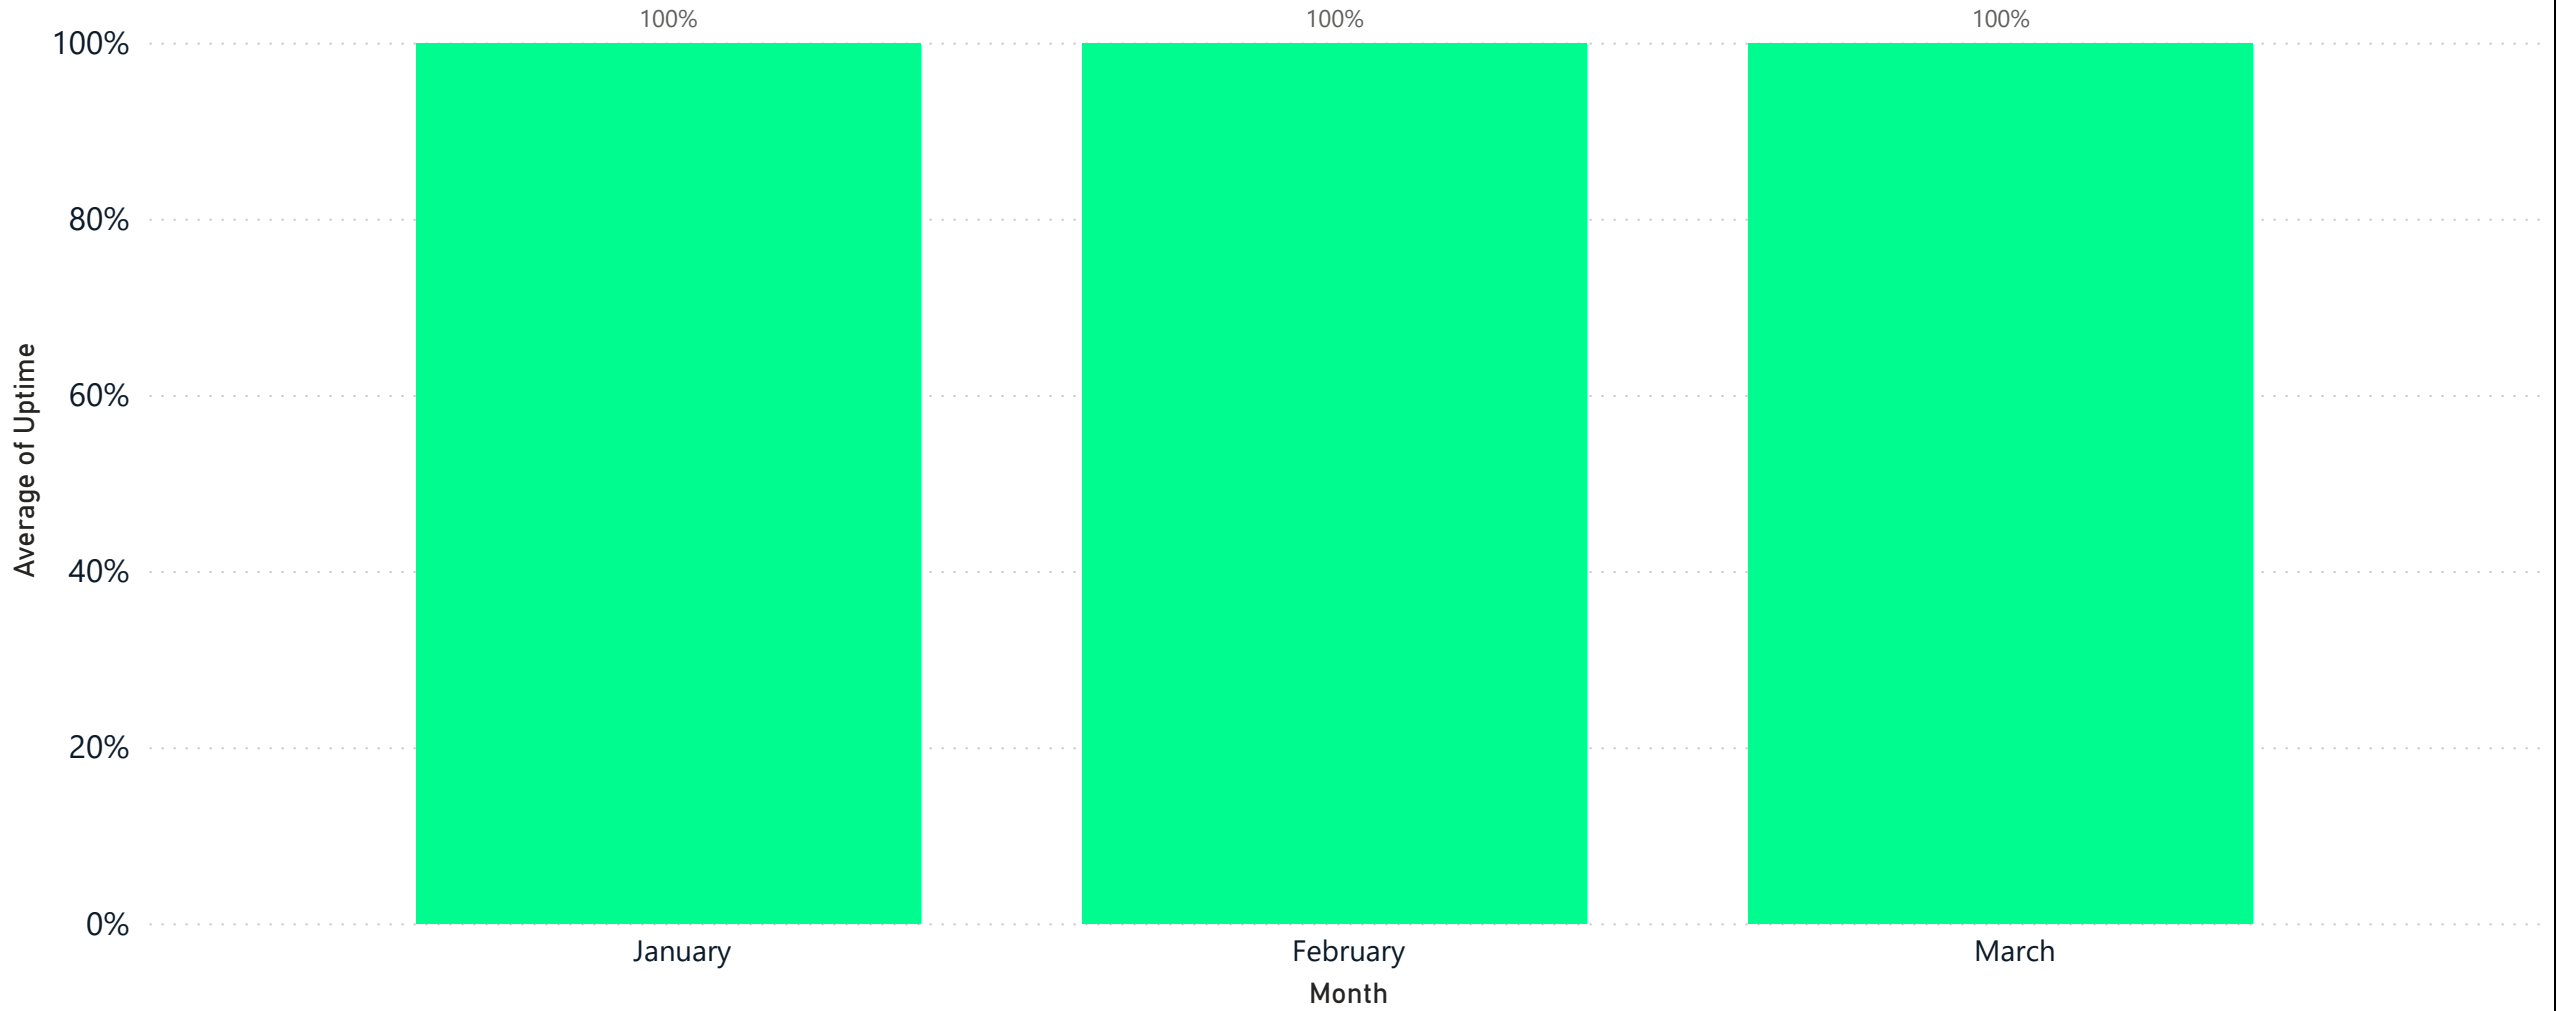

### Average of Uptime by Month

#### Planned Maintenance:

From: 21-02-2022 22:00 GMT to 22-02-2022 04:00 GMT and from 24-02-2022 22:00 GMT to 25-02-2022 04:00 GMT