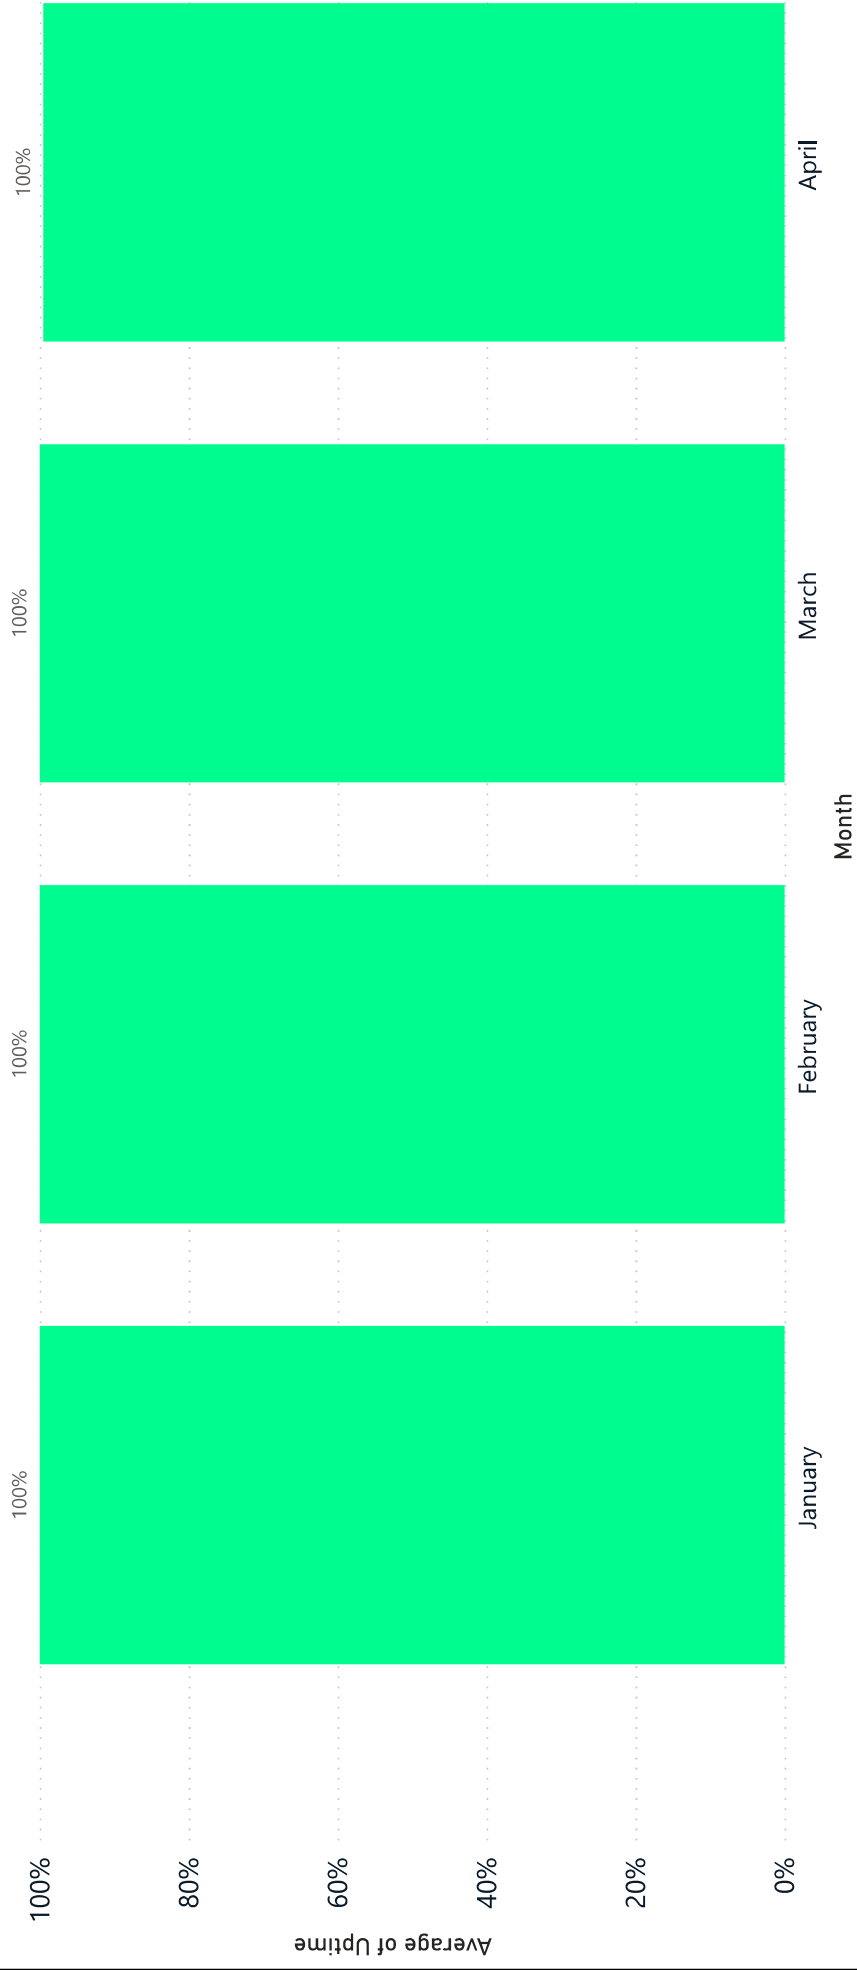

Average of Uptime by Month

Unplanned Maintenance:

An outage was observed on 6th April 2022 for 29mins.. System availability for April 2022 is 99.92%.