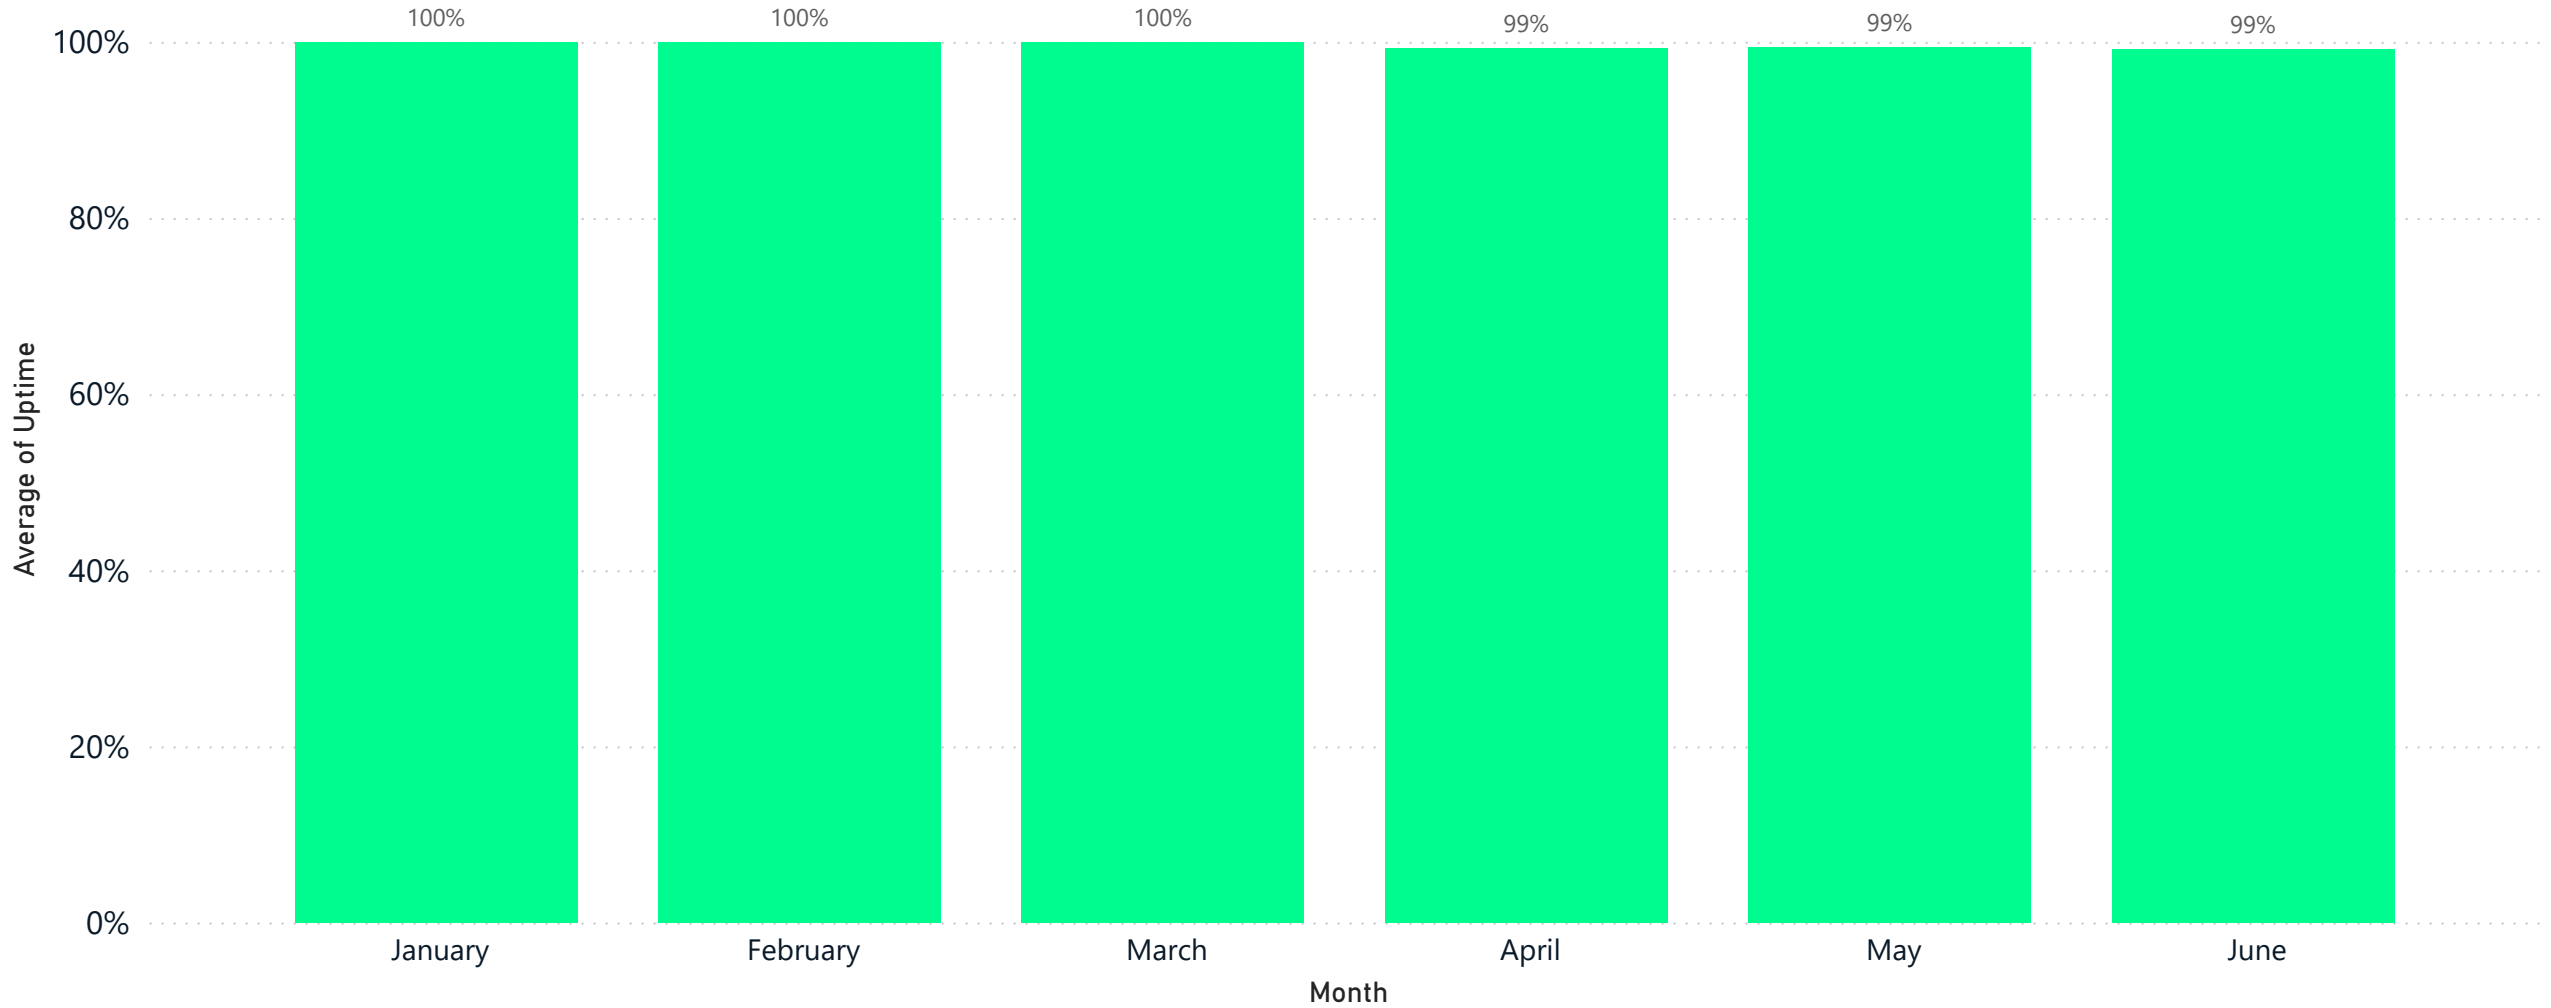

Average of Uptime by Month

Unplanned Maintenance:

An outage was observed on 6th April 2022 for 29mins.. System availability for April 2022 is 99.92%.

An outage was observed on 19th May 2022 for 115mins. System availability for 19th May 2022 is 83%.

An outage was observed on 3rd June 2022 for 30mins and platform was responding slow on 29th June 2022. System availability for 3rd June 2022 is 97%.