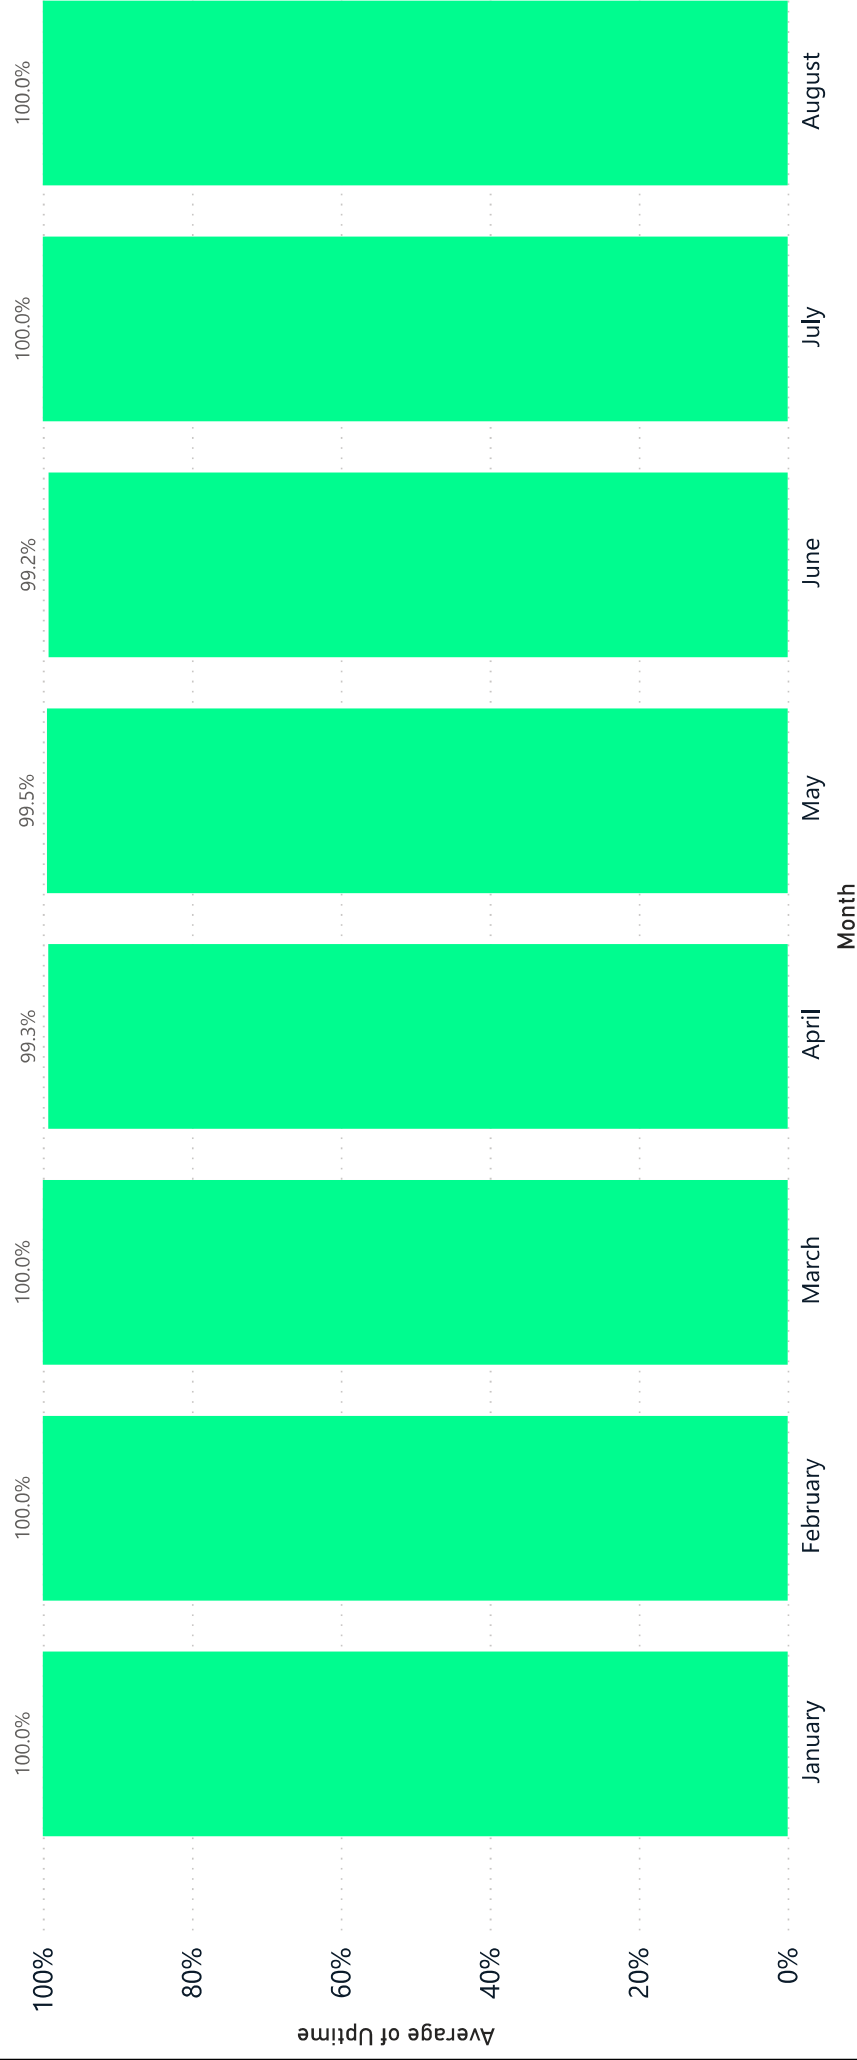

01-01-2022 31-08-2022

Average of Uptime by Month

Unplanned Maintenance:

An outage was observed on 6th April 2022 for 29mins.. System availability for April 2022 is 99.92%.
An outage was observed on 19th May 2022 for 115mins. System availability for 19th May 2022 is 83%.
An outage was observed on 3rd June 2022 for 30mins and platform was responding slow on 29th June 2022. System availability for 3rd June 2022 is 97%.