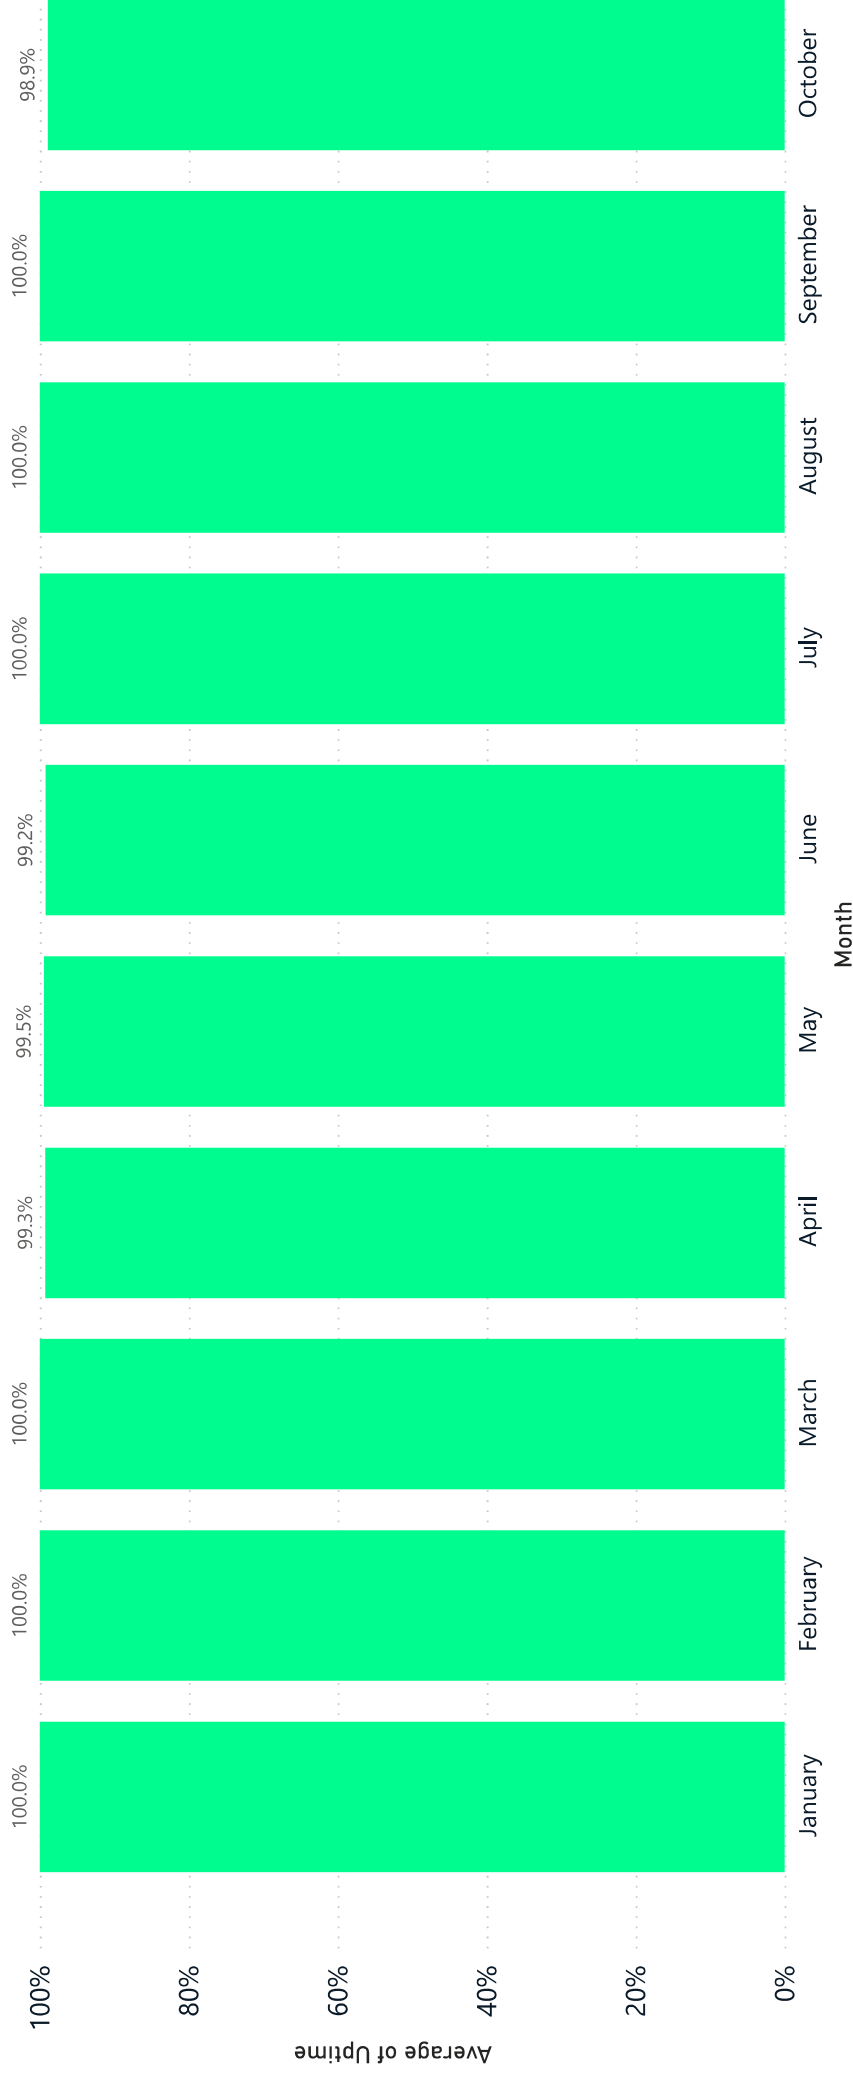

Year

2022

Average of Uptime by Month

Unplanned Maintenance:

An outage was observed on 6th April 2022 for 29mins.. System availability for April 2022 is 99.92%.

An outage was observed on 19th May 2022 for 115mins. System availability for 19th May 2022 is 83%.

An outage was observed on 3rd June 2022 for 30mins and platform was responding slow on 29th June 2022. System availability for 3rd June 2022 is 97%.

Planned Maintenance: Running from 7th October 22:00 UTC to 8th October 06:10 UTC where platform and other services like SFTP, FTP, DNS, DRS were not available.